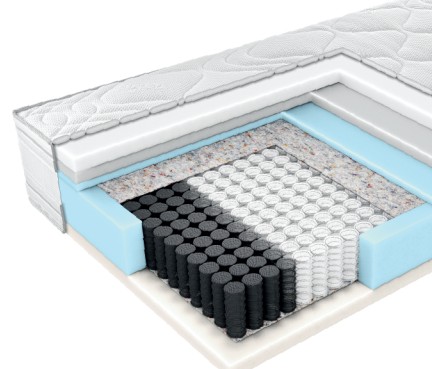

## Bianca

Type: pocket with integrated visco topper  
Height: approx. 21 cm  
Cover: Royal

A basic hotel mattress with enhanced comfort and height. The elevated construction and elegant cover of the Bianca mattress make it the most frequently chosen model to complement a continental bed. Designed for hotels and apartments. The thick foam layer provides comfort and softness, while the combination with springs ensures durability. The open structure of the mattress interior guarantees good air circulation. Bianca is a mattress that offers healthy spinal support and high sleep hygiene.

## Grande New

Type: pocket  
Mattress height: 27 cm  
Standard cover: Adaptive

The Grande New mattress is the epitome of comfort and durability, designed specifically for SPA hotels and high-standard Wellness resorts. Its medium firmness and modern construction meet the expectations of even the most demanding guests, ensuring a rejuvenating sleep every night. This premium-class hotel mattress is tall and multi-layered, making it ideal for the most prestigious establishments. Perfect for luxury hotel rooms and Wellness & SPA resorts.

## Grande New Hard

Type: pocket  
Mattress height: 27 cm  
Standard cover: Adaptive

The Grande New Hard mattress is designed for hotels, SPA resorts, and Wellness facilities that prioritize not only guest comfort but also durability and longevity. This model offers firm, stable support, combining a robust construction with foam layers that provide gentle cushioning. A tall, multi-layered premium hotel mattress, it is intended for the most prestigious establishments. Perfect for high-standard hotel rooms and Wellness & SPA resorts.