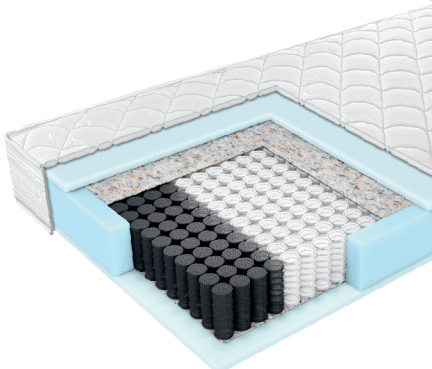

## Grande New

Type: pocket  
Mattress height: 27 cm  
Standard cover: Adaptive

The Grande New mattress is the epitome of comfort and durability, designed specifically for SPA hotels and high-standard Wellness resorts. Its medium firmness and modern construction meet the expectations of even the most demanding guests, ensuring a rejuvenating sleep every night. This premium-class hotel mattress is tall and multi-layered, making it ideal for the most prestigious establishments. Perfect for luxury hotel rooms and Wellness & SPA resorts.

## Grande New Hard

Type: pocket  
Mattress height: 27 cm  
Standard cover: Adaptive

The Grande New Hard mattress is designed for hotels, SPA resorts, and Wellness facilities that prioritize not only guest comfort but also durability and longevity. This model offers firm, stable support, combining a robust construction with foam layers that provide gentle cushioning. A tall, multi-layered premium hotel mattress, it is intended for the most prestigious establishments. Perfect for high-standard hotel rooms and Wellness & SPA resorts.

## Firenze

Type: pocket  
Height: approx. 18 cm  
Cover: Casino

A classic pocket spring mattress providing a high level of relaxation for hotel guests. Designed for all types of hotels and apartments, especially those offering enhanced comfort. It is ideal for king-size beds and double beds as a single, large mattress. The pocket springs offer targeted support, adapting to the body's weight distribution. This means the mattress adjusts its level of support according to the user's body weight. It provides excellent body support, keeping the spine in a healthy position.