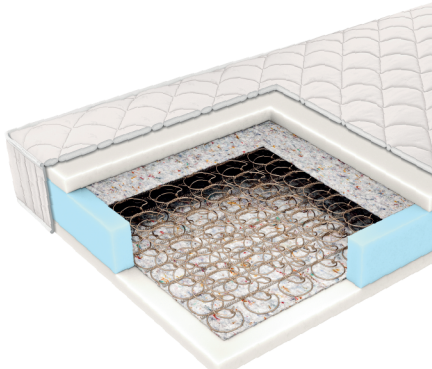

## Violetta

Type: bonnell  
Height: approx. 17 cm  
Cover: Royal

A double-sided mattress made with durable Bonnell springs and comfortable foam. A basic mattress designed for hotels, apartments, and guesthouses. It provides a comfortable sleep with a medium level of support. The selected materials ensure good air circulation, helping to maintain high sleep hygiene. The mattress is compatible with both flexible slatted frames and rigid bases. It is also an excellent choice as the main mattress for a continental bed.

## Bianca

Type: pocket with integrated visco topper  
Height: approx. 21 cm  
Cover: Royal

A basic hotel mattress with enhanced comfort and height. The elevated construction and elegant cover of the Bianca mattress make it the most frequently chosen model to complement a continental bed. Designed for hotels and apartments. The thick foam layer provides comfort and softness, while the combination with springs ensures durability. The open structure of the mattress interior guarantees good air circulation. Bianca is a mattress that offers healthy spinal support and high sleep hygiene.

## Grande New

Type: pocket  
Mattress height: 27 cm  
Standard cover: Adaptive

The Grande New mattress is the epitome of comfort and durability, designed specifically for SPA hotels and high-standard Wellness resorts. Its medium firmness and modern construction meet the expectations of even the most demanding guests, ensuring a rejuvenating sleep every night. This premium-class hotel mattress is tall and multi-layered, making it ideal for the most prestigious establishments. Perfect for luxury hotel rooms and Wellness & SPA resorts.