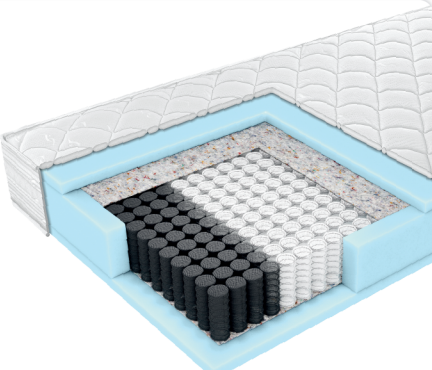

## Figaro

Type: pocket  
Height: approx. 20 cm  
Cover: Royal

A firm pocket spring mattress featuring multipocket springs that provide excellent, targeted adaptation to body contours. The high-density foam enhances comfort, stability, and durability. Designed for premium hotels and apartments, this mattress is made from highly breathable materials, ensuring optimal sleep hygiene. It is double-sided and suitable for all types of hotel beds.

## Mariano

Type: pocket  
Height: approx. 28 cm  
Cover: Casino

The Mariano mattress from the Komfort line is an excellent choice for hotels, guesthouses, and accommodation facilities looking for a reliable and functional mattress at an affordable price. Its optimal design ensures a comfortable sleep and proper body support while providing the durability required for intensive hotel use.