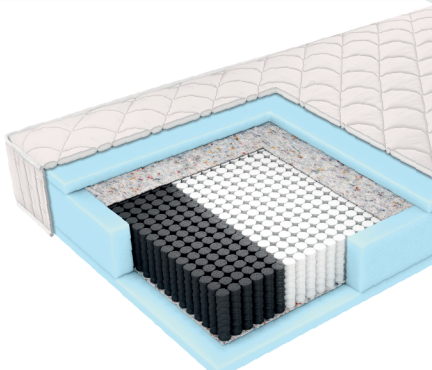

## Sergio

Type: spring and foam  
Height: approx. 26 cm  
Cover: Royal Lux  
Replacement cover: Fabric group A

Sergio is an economical and complete continental bed featuring a wooden frame, Bonell springs, and thermoelastic foam, which ensures excellent body adaptation, durability, and comfort. It is a comfortable option for smaller hotels, guesthouses, and worker hotels.

Typ: sprężynowo - piankowy  
Wysokość: ok. 26 cm  
Pokrowiec: Royal Lux  
Pokrowiec zamienny: Tkaniny grupa A

2 YEARS  
GUARANTEE

Komfort

## Figaro

Type: pocket  
Height: approx. 20 cm  
Cover: Royal

A firm pocket spring mattress featuring multipocket springs that provide excellent, targeted adaptation to body contours. The high-density foam enhances comfort, stability, and durability. Designed for premium hotels and apartments, this mattress is made from highly breathable materials, ensuring optimal sleep hygiene. It is double-sided and suitable for all types of hotel beds.

## Mariano

Type: pocket  
Height: approx. 28 cm  
Cover: Casino

The Mariano mattress from the Komfort line is an excellent choice for hotels, guesthouses, and accommodation facilities looking for a reliable and functional mattress at an affordable price. Its optimal design ensures a comfortable sleep and proper body support while providing the durability required for intensive hotel use.