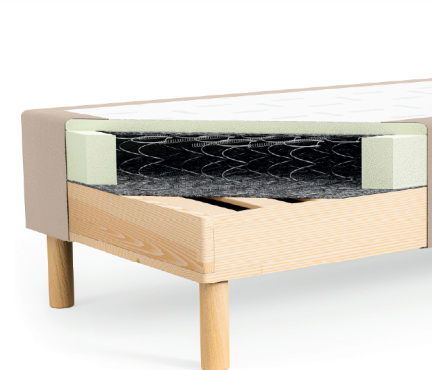

## Adriano

Type: foam  
Height: approx. 20 cm  
Cover: Royal  
Replacement cover: Fabric group A

The Adriano continental bed features a high wooden-foam base, making it an ideal choice for upscale hotels and apartments. The base itself, without legs, is an impressive 20 cm high, allowing for the use of mattresses without height restrictions. This design enhances the overall comfort of the bed, especially when sitting down and getting up. A thick, triple layer of foam ensures a high level of comfort and significantly increases the bed's durability.

## Ottavio

Type: spring and foam  
Height: approx. 27 cm  
Cover: Royal  
Replacement cover: Fabric group A

The Ottavio hotel base is a high and comfortable continental bed designed for upscale hotels and apartments. It is an excellent choice for king-size beds. Ottavio is the tallest continental bed available in the Bosquo by Janpol collection. It provides the highest level of sleeping comfort and serves as a perfect foundation for pocket spring, latex, and foam mattresses, enhancing their comfort and benefits.