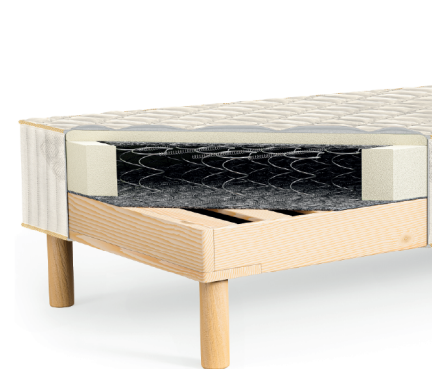

The topper enhances the comfort and height of the mattress, protecting it from damage. The thermoelastic foam adapts to the body, while the hypoallergenic latex ensures good air circulation. The foam layer improves comfort and gently increases the firmness of the mattress.

## Sergio

Type: spring and foam  
Height: approx. 26 cm  
Cover: Royal Lux  
Replacement cover: Fabric group A

Sergio is an economical and complete continental bed featuring a wooden frame, Bonell springs, and thermoelastic foam, which ensures excellent body adaptation, durability, and comfort. It is a comfortable option for smaller hotels, guesthouses, and worker hotels.