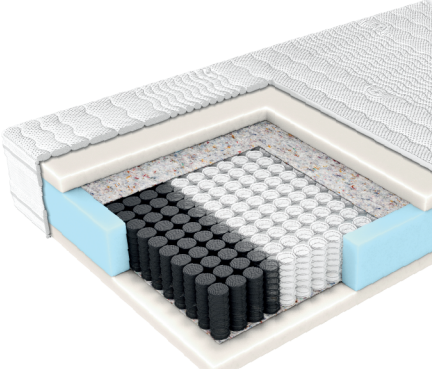

## Grande New Hard

Type: pocket  
Mattress height: 27 cm  
Standard cover: Adaptive

The Grande New Hard mattress is designed for hotels, SPA resorts, and Wellness facilities that prioritize not only guest comfort but also durability and longevity. This model offers firm, stable support, combining a robust construction with foam layers that provide gentle cushioning. A tall, multi-layered premium hotel mattress, it is intended for the most prestigious establishments. Perfect for high-standard hotel rooms and Wellness & SPA resorts.

## Firenze

Type: pocket  
Height: approx. 18 cm  
Cover: Casino

A classic pocket spring mattress providing a high level of relaxation for hotel guests. Designed for all types of hotels and apartments, especially those offering enhanced comfort. It is ideal for king-size beds and double beds as a single, large mattress. The pocket springs offer targeted support, adapting to the body's weight distribution. This means the mattress adjusts its level of support according to the user's body weight. It provides excellent body support, keeping the spine in a healthy position.

## Francesca

Type: pocket  
Height: approx. 22 cm  
Cover: Silver Protect

The Francesca mattress is characterized by high point elasticity, comfort, and stability. It provides medium-firm body support. This pocket-spring and foam mattress is designed for premium hotel rooms and apartments. An excellent choice for both single and double beds. The classic pocket spring core adapts perfectly to body contours, maintaining a healthy spinal alignment. Thanks to its thick polyurethane foam layer, it balances flexibility with stable support.