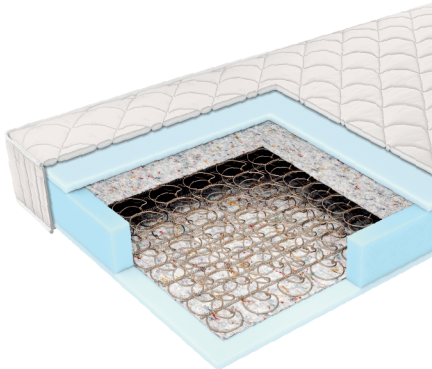

## Violetta

Type: bonnell  
Height: approx. 17 cm  
Cover: Royal

A double-sided mattress made with durable Bonnell springs and comfortable foam. A basic mattress designed for hotels, apartments, and guesthouses. It provides a comfortable sleep with a medium level of support. The selected materials ensure good air circulation, helping to maintain high sleep hygiene. The mattress is compatible with both flexible slatted frames and rigid bases. It is also an excellent choice as the main mattress for a continental bed.

## Bianca

Type: pocket with integrated visco topper  
Height: approx. 21 cm  
Cover: Royal

A basic hotel mattress with enhanced comfort and height. The elevated construction and elegant cover of the Bianca mattress make it the most frequently chosen model to complement a continental bed. Designed for hotels and apartments. The thick foam layer provides comfort and softness, while the combination with springs ensures durability. The open structure of the mattress interior guarantees good air circulation. Bianca is a mattress that offers healthy spinal support and high sleep hygiene.