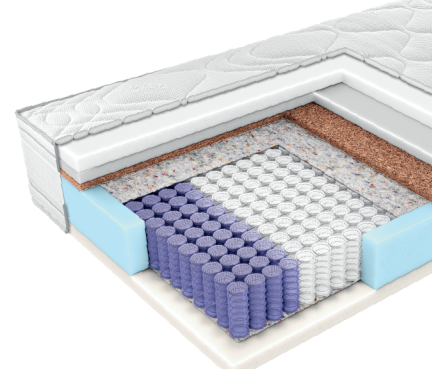

## Grande New

Type: pocket  
Mattress height: 27 cm  
Standard cover: Adaptive

The Grande New mattress is the epitome of comfort and durability, designed specifically for SPA hotels and high-standard Wellness resorts. Its medium firmness and modern construction meet the expectations of even the most demanding guests, ensuring a rejuvenating sleep every night. This premium-class hotel mattress is tall and multi-layered, making it ideal for the most prestigious establishments. Perfect for luxury hotel rooms and Wellness & SPA resorts.

## Grande New Hard

Type: pocket  
Mattress height: 27 cm  
Standard cover: Adaptive

The Grande New Hard mattress is designed for hotels, SPA resorts, and Wellness facilities that prioritize not only guest comfort but also durability and longevity. This model offers firm, stable support, combining a robust construction with foam layers that provide gentle cushioning. A tall, multi-layered premium hotel mattress, it is intended for the most prestigious establishments. Perfect for high-standard hotel rooms and Wellness & SPA resorts.

## Firenze

Type: pocket  
Height: approx. 18 cm  
Cover: Casino

A classic pocket spring mattress providing a high level of relaxation for hotel guests. Designed for all types of hotels and apartments, especially those offering enhanced comfort. It is ideal for king-size beds and double beds as a single, large mattress. The pocket springs offer targeted support, adapting to the body's weight distribution. This means the mattress adjusts its level of support according to the user's body weight. It provides excellent body support, keeping the spine in a healthy position.