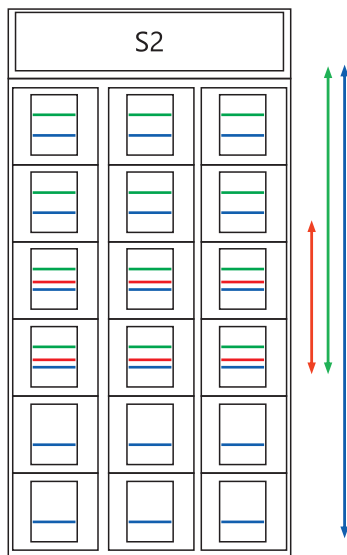

LOCKERSENSE

locker vending machine with scales

> PRODUCT FEATURES

- up to 18 locations with precise scales
- welded construction on a support frame
- powder coating
- sloping roof
- compatible with the entire range of TEMREX machines
- manual unlocking mechanism
- 15" touch screen
- SupplyPoint software
- one-year, extendable guarantee

PARAMETERS AND CONFIGURATIONS

	LOCKERSENSE S2S	LOCKERSENSE S2, S4
Width (mm)	390	1093
Height (mm)	2030	2030
Depth (mm)	500 / 550*	300 / 550*

	Configurations of Weighing Modules in the S2 Locker
6 scales	1/3 of the Locker Equipped
12 scales	2/3 of the Locker Equipped
18 scales	Full Locker Equipped

Scale sensitivity	Module capacity: max 8 kg / min 5 g
	Module capacity: max 20 kg / min 20 g

Door size	Small	Medium	Large
Width(mm)	300 / with hinge	300 / with hinge	300 / with hinge
Height (mm)	154	254	585
Depth (mm)	480	480	480

■ 6 scales ■ 12 scales ■ 18 scales

S2S and S4 modules can be equipped with a maximum of 6 scales

LOCKERSENSE locker vending machine with scales is a precise tool that offers new possibilities in terms of stock control. It significantly facilitates and speeds up the dispensing and return process by automatically calculating weight into a specific number of items.