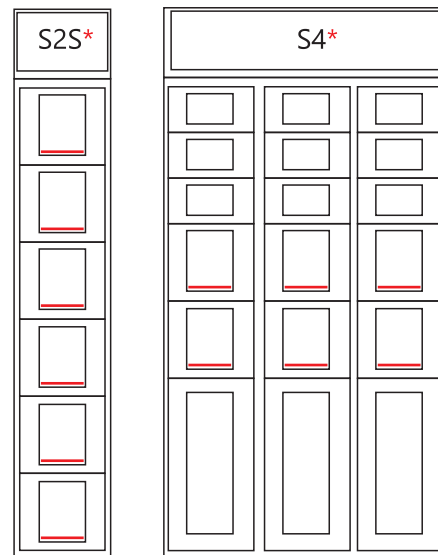

PARAMETERS AND CONFIGURATIONS

	LOCKERSENSE S2S	LOCKERSENSE S2, S4
Width (mm)	390	1093
Height (mm)	2030	2030
Depth (mm)	500 / 550*	300 / 550*

	Configurations of Weighing Modules in the S2 Locker
6 scales	1/3 of the Locker Equipped
12 scales	2/3 of the Locker Equipped
18 scales	Full Locker Equipped

Scale sensitivity	Module capacity: max 8 kg / min 5 g
	Module capacity: max 20 kg / min 20 g

Door size	Small	Medium	Large
Width(mm)	300 / with hinge	300 / with hinge	300 / with hinge
Height (mm)	154	254	585
Depth (mm)	480	480	480

■ 6 scales ■ 12 scales ■ 18 scales

S2S and S4 modules can be equipped with a maximum of 6 scales

LOCKERSENSE locker vending machine with scales is a precise tool that offers new possibilities in terms of stock control. It significantly facilitates and speeds up the dispensing and return process by automatically calculating weight into a specific number of items.